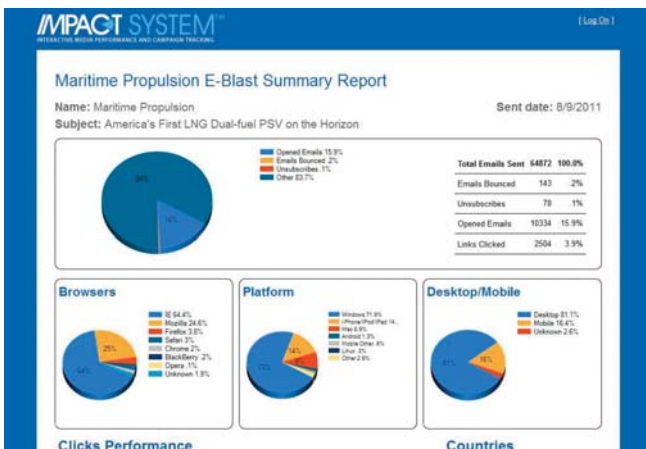

IMPACT SYSTEM™

Interactive Media Performance and Campaign Tracking

Exclusive Only to New Wave Media Digital Advertisers.

Take control of your electronic marketing campaign. Track your email campaigns and banner ads in real time

Track your banner ad exposure in real time, with an easy interface

Access a complete report of your email campaign's success.

Impressions
 Clicks
 Click Through Rate
 Unique IPs

Browsers
 Platforms
 Desktop / Mobile
 Countries