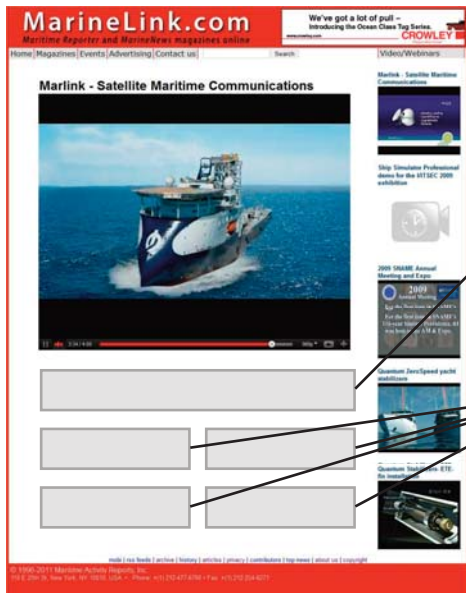

MarineLink.com

Maritime Advertising's Strongest Online Link

Email Direct Marketing

Our email campaigns allow you to send your message directly to **over 87,000 email addresses**

1 X $1,800 net each
4X $1,500 net each
7X $1,200 net each
11X $1,000 net each
(or more)

Video Hosting

Premium Video Banner

680 X 90 - Top video position
$1,500 per 30 day run
2 positions available

1st - 4th Position Banners

336 X 90 - All Video Pages
$1,000 per 30 day run
4 positions available

IMPACT SYSTEM™

Interactive Media Performance and Campaign Tracking

Exclusive Only to New Wave Media Digital Advertisers.