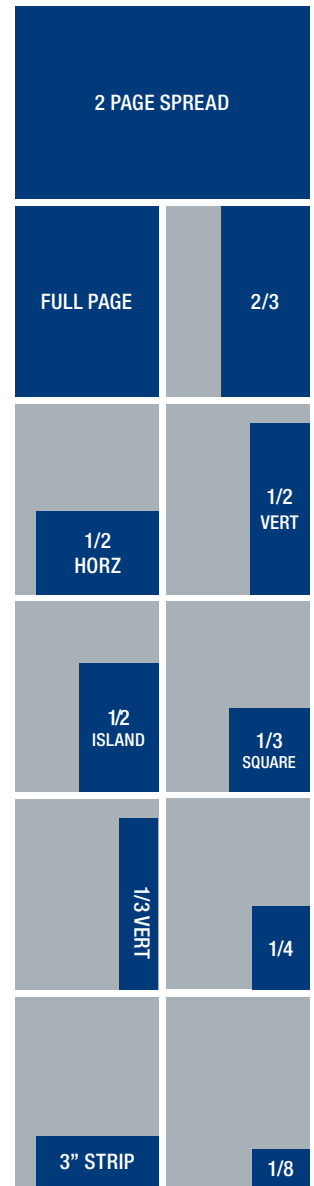

## SIZE

SIZES	WIDTH X DEPTH (IN)	WIDTH X DEPTH (MM)
2 page spread, full bleed*	17.25 X 11.125	438 X 283 mm
2 page spread, gutter bleed*	15.25 x 9.875 in	388 x 251 mm
1 page bleed*	8.625 x 11.125 in	219 x 283 mm
1 Full Page (non-bleed)	7 x 10 in	178 x 254 mm
2/3 page standard	4.5 x 10 in	114 x 254 mm
2/3 page bleed*	5.5 x 11.125 in	140 x 283 mm
1/2 page horizontal standard	7 x 4.875 in	178 x 126 mm
1/2 page horizontal bleed*	8.625 x 5.57 in	219 x 143 mm
1/2 page vertical standard	3.375 x 10 in	87 x 254 mm
1/2 page vertical bleed*	4.32 x 11.125 in	110 x 283 mm
1/2 page island standard	4.5 x 7.5 in	114 x 191 mm
1/2 page island bleed*	5.5 x 7.8 in	140 x 199 mm
1/3 page square, 2 col. wide	4.5 x 4.875 in	114 x 124 mm
1/3 page vertical, 1 col. wide	2.25 x 10 in	57 x 254 mm
1/3 page vertical bleed*	2.6 x 11.125 in	66 x 283 mm
1/4 page	3.375 x 4.875 in	87 x 126 mm
3 inch strip (1/4 page horizontal)	7 x 2.375 in	178 x 62 mm
1/8 page	3.375 x 2.25 in	87 x 57 mm
<b>PAGE SIZE (TRIM)</b>	8.375 x 10.875 in	213 x 276 mm
<b>FULL PAGE LIVE AREA</b>	8.125 x 10.625 in	206 x 270 mm
<b>BLEED SIZE</b>	0.125 in. outside trim	3mm outside trim
<b>*LIVE AREA</b> keep text and logos inside this area	0.188 in. inside trim	5 mm inside trim

## DISPLAY RATES — RUN OF BOOK

	SIZE	1X	3X	6X	12X
2 Page Spread (DPS), 4 Color	DPS	\$15,920	\$15,162	\$14,440	\$13,752
Full Page, 4 Color	FP	\$8,680	\$8,267	\$7,873	\$7,498
2/3 Page & 1/2 Page Island, 4 Color	2/3	\$6,580	\$6,267	\$5,968	\$5,684
Half Page, 4 Color	HP	\$5,830	\$5,552	\$5,288	\$5,036
3" Strip (1/3 Page Horizontal), 4 Color	3"	\$5,160	\$4,914	\$4,680	\$4,457
1/3 Page Horizontal, Vertical, Square, 4Color	1/3	\$5,150	\$4,905	\$4,671	\$4,449
1/4 Page, 4 Color	1/4	\$4,160	\$3,962	\$3,773	\$3,594
1/8 Page, 4 Color	1/8	\$970	\$924	\$880	\$838

## DISPLAY RATES - PREMIUM POSITIONS

	SIZE	1X	3X	6X	12X
Back Cover	FP	\$10,600	\$10,095	\$9,615	\$9,157
Inside Front Cover	FP	\$10,020	\$9,543	\$9,088	\$8,656
Inside Back Cover	FP	\$9,750	\$9,286	\$8,844	\$8,422