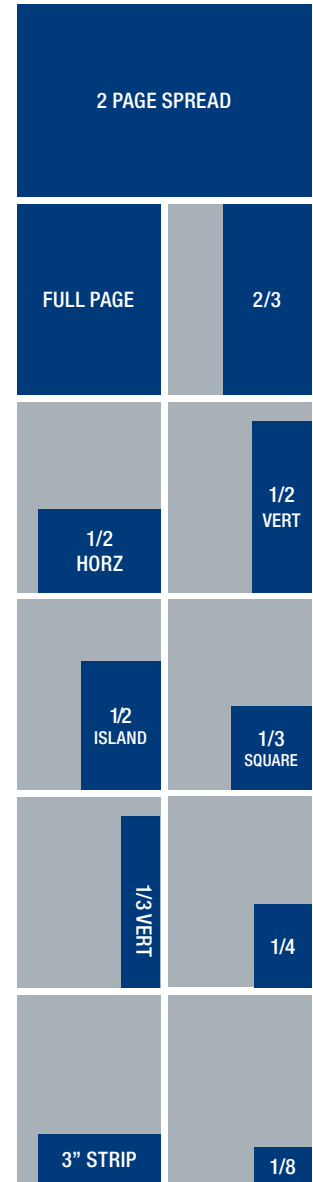

MECHANICAL REQUIREMENTS

SIZE

SIZES	WIDTH X DEPTH (IN)	WIDTH X DEPTH (MM)
2 page spread, full bleed*	17.25 X 11.125	438 X 283 mm
2 page spread, gutter bleed*	15.25 x 9.875 in	388 x 251 mm
1 page bleed*	8.625 x 11.125 in	219 x 283 mm
1 Full Page (non-bleed)	7 x 10 in	178 x 254 mm
2/3 page standard	4.5 x 10 in	114 x 254 mm
2/3 page bleed*	5.5 x 11.125 in	140 x 283 mm
1/2 page horizontal standard	7 x 4.875 in	178 x 126 mm
1/2 page horizontal bleed*	8.625 x 5.57 in	219 x 143 mm
1/2 page vertical standard	3.375 x 10 in	87 x 254 mm
1/2 page vertical bleed*	4.32 x 11.125 in	110 x 283 mm
1/2 page island standard	4.5 x 7.5 in	114 x 191 mm
1/2 page island bleed*	5.5 x 7.8 in	140 x 199 mm
1/3 page square, 2 col. wide	4.5 x 4.875 in	114 x 124 mm
1/3 page vertical, 1 col. wide	2.25 x 10 in	57 x 254 mm
1/3 page vertical bleed*	2.6 x 11.125 in	66 x 283 mm
1/4 page	3.375 x 4.875 in	87 x 126 mm
3 inch strip (1/4 page horizontal)	7 x 2.375 in	178 x 62 mm
1/8 page	3.375 x 2.25 in	87 x 57 mm
PAGE SIZE (TRIM)	8.375 x 10.875 in	213 x 276 mm
FULL PAGE LIVE AREA	8.125 x 10.625 in	206 x 270 mm
BLEED SIZE	0.125 in. outside trim	3mm outside trim
*LIVE AREA keep text and logos inside this area	0.188 in. inside trim	5 mm inside trim

DISPLAY RATES – RUN OF BOOK

SIZE 1X 3X 6X 12X

2 Page Spread (DPS), 4 Color	DPS	\$9,500	\$9,000	\$8,450	\$8,000
Full Page, 4 Color	FP	\$5,796	\$5,494	\$5,042	\$4,731
2/3 Page & 1/2 Page Island, 4 Color	2/3	\$4,229	\$3,975	\$3,821	\$3,583
Half Page, 4 Color	HP	\$3,444	\$3,165	\$2,798	\$2,678
3" Strip (1/3 Page Horizontal), 4 Color	3"	\$2,388	\$2,266	\$2,132	\$1,987
1/3 Page Horizontal, Vertical, Square, 4Color	1/3	\$2,388	\$2,266	\$2,132	\$1,987
1/4 Page, 4 Color	1/4	\$1,850	\$1,792	\$1,548	\$1,363
1/8 Page, 4 Color	1/8	\$970	\$924	\$880	\$838